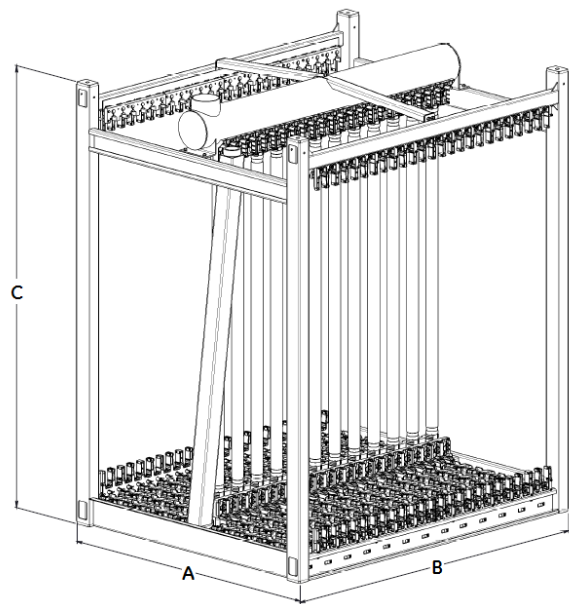

ZeeWeed* 500D LEAP Cassette

Cassette Dimensions			
Product	Width (A) mm (in)	Length (B) mm (in)	Height (C) mm (in)
52M	1,744 (68.7)	2,136 (84.1)	2,561 (100.8)
48M	1,744 (68.7)	2,116 (83.3)	2,561 (100.8)
16M	738 (29.1)	1,744 (68.7)	2,512 (98.9)
16Ms			2,149 (84.6)
8Ms	738 (29.1)	980 (38.6)	2,086 (82.1)

LEAPmbr Cassette

LEAPmbr
simple • reliable • efficient

Cassette Tie-Points & Weights							
Application	Product	Max. # of ZW Modules	Min. # of ZW Modules	Permeate Connection	Air Connection	Max. Shipping Weight ¹ kg (lb)	Lifting Weight ² kg (lb)
LEAPmbr	52M	52	26	1 x 6" vert. pipe	1 x 3" FNPT half coupling	1,892 (4,172)	2,184 – 4,250 (4,816 – 9,370)
	48M	48	24	1 x 6" vert. pipe	1 x 3" vert. PVC pipe	1,729 (3,812)	1,959 – 3,972 (4,320 – 8,757)
	16M	16	8	2 x 4" FNPT half couplings	1 x 3" FNPT half coupling	741 (1,634)	777 – 1,455 (1,713 – 3,208)
	16Ms	16	8			721 (1,493)	767 – 1,305 (1,691 – 2,877)
	8Ms	8	4	1 x 3" FNPT half coupling	1 x 2" FNPT half coupling	295 (651)	403 – 673 (889 – 1,484)